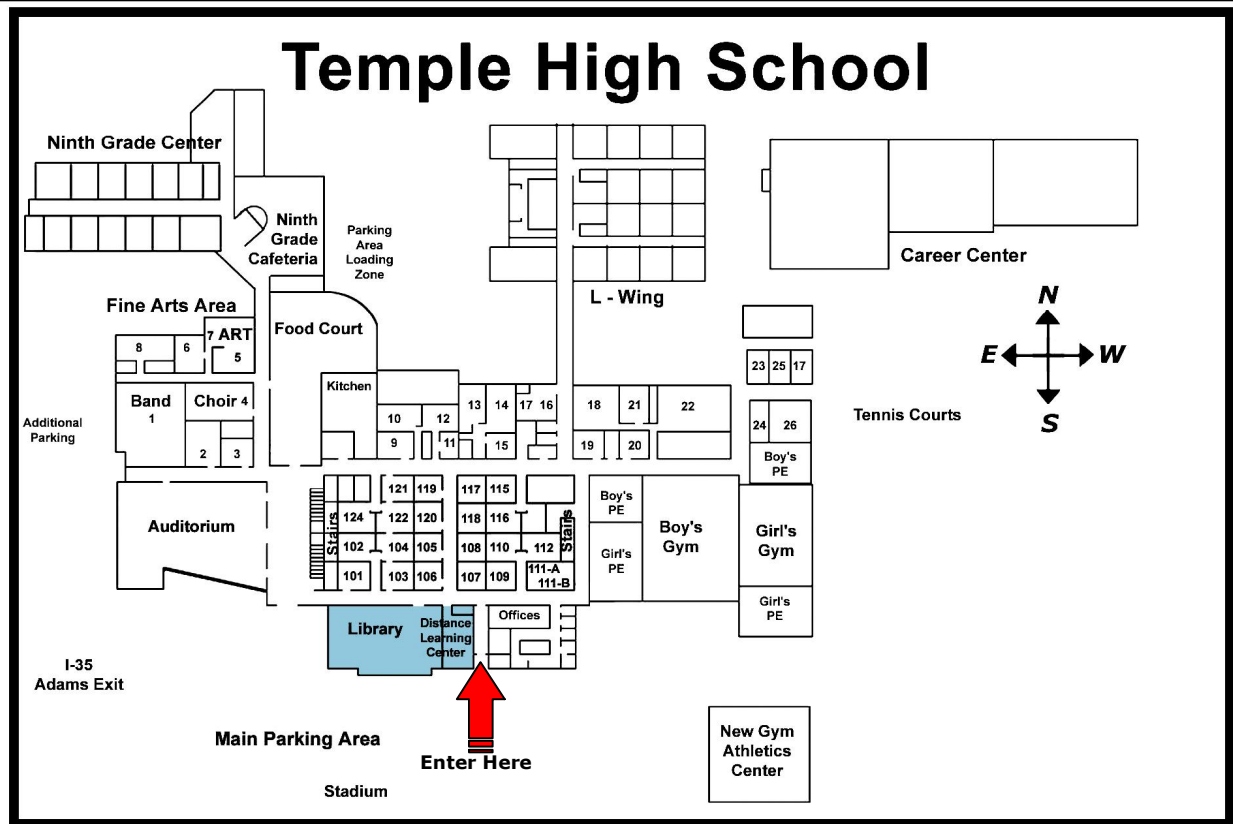

**TxDLA Central Texas Regional Group Meeting  
8/8/06 – 10:00 – 2:00 p.m.**

**Temple High School address: 415 N. 31<sup>st</sup> St., Temple, TX 76504**

**Directions:**

From I-35, exit on Nugent Ave. and travel east on Nugent.

Follow Nugent around a 90 degree turn to the right.

The high school will be a couple of blocks on the left.

Enter the parking lot through the main security booth in front of the stadium.

Park in the lots on the left in front of the building.

The Distance Learning Lab will be on the left side of the office entrance.

**Session Locations:**

10:00 – 10:15

Welcome (Distance Learning Lab)

10:15 – 11:30

Virtual Field Trips (Distance Learning Lab)

Effective Teaching via Videoconferencing (Library)